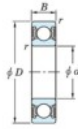

Deep groove ball bearing single row 6226-2RU-JTEKT - 6226-2RU-JTEKT

<https://www.123bearing.co.uk/bearing-housing/deep-groove-bearing/single-row/6226-2ru-jtekt>

Boundary dimensions

Sealed

Non contact sealed

Bearing No.	Boundary dimensions(mm)				Basic load ratings(kN)		Fatigue load factor	
	d	D	B	r (mm)	C _r	C _{0r}	C ₁₀	f ₀
6226 2RU	130	230	40	3	209	146	9.15	14.5

PRODUCT FEATURES

Brand	JTEKT
N° Ean13	3616060621146
Inside diameter	130 mm
Inside diameter	5.118" inch
Outside diameter	230 mm
Outside diameter	9.055" inch
Thickness	40 mm
Thickness	1.575" inch
Dynamic load	209 kN
Static load	146 kN
Packaging	1