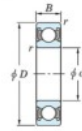

## Deep groove ball bearing single row 6026-2RU-JTEKT - 6026-2RU-JTEKT

<https://www.123bearing.co.uk/bearing-housing/deep-groove-bearing/single-row/6026-2ru-jtekt>

Boundary dimensions

Sealed

Not contact sealed

Bearing No.	Boundary dimensions(mm)					Basic load ratings(kN)		Fatigue load factor	
	d	D	B	r (mm)	r1	C <sub>r</sub>	C <sub>0r</sub>	C <sub>10</sub>	f <sub>0</sub>
6026 2RU	130	200	33	2		133	101	4.45	15.8

## PRODUCT FEATURES

Brand	JTEKT
N° Ean13	3616060621139
Inside diameter	130 mm
Outside diameter	200 mm
Thickness	33 mm
Dynamic load	133 kN
Static load	101 kN
Packaging	1

[contact@123bearing.co.uk](mailto:contact@123bearing.co.uk)