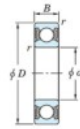

## Deep groove ball bearing single row 6926-1-2RU-JTEKT - 6926-1-2RU-JTEKT

<https://www.123bearing.co.uk/bearing-housing/deep-groove-bearing/single-row/6926-1-2ru-jtekt>

Boundary dimensions

Sealed

Non contact sealed

Bearing No.	Boundary dimensions(mm)				Basic load ratings(kN)		Fatigue load factor	
	d	D	B	r1(mm)	C <sub>r</sub>	C <sub>0r</sub>	C <sub>0r</sub>	f <sub>0</sub>
6926-1 2RU	130	180	24	1.5	81.5	67.4	2.85	16.3

## PRODUCT FEATURES

Brand	JTEKT
N° Ean13	4549250185106
Inside diameter	130 mm
Outside diameter	180 mm
Thickness	24 mm
Dynamic load	81.5 kN
Static load	67.4 kN
Packaging	1

[contact@123bearing.co.uk](mailto:contact@123bearing.co.uk)