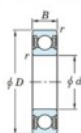

## Deep groove ball bearing single row 6826-2RU-JTEKT - 6826-2RU-JTEKT

<https://www.123bearing.co.uk/bearing-housing/deep-groove-bearing/single-row/6826-2ru-jtekt>

Boundary dimensions

Sealed

Non contact sealed

Bearing No.	Boundary dimensions(mm)				Basic load ratings(kN)		Fatigue load factor	
	d	D	B	r(max)	C <sub>r</sub>	C <sub>0r</sub>	f <sub>0</sub>	f <sub>0</sub>
6826 2RU	130	165	18	1.1	46.1	41.2	1.75	16.1

## PRODUCT FEATURES

Brand	JTEKT
N° Ean13	4549250180651
Inside diameter	130 mm
Outside diameter	165 mm
Thickness	18 mm
Dynamic load	46.1 kN
Static load	41.2 kN
Packaging	1

[contact@123bearing.co.uk](mailto:contact@123bearing.co.uk)