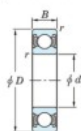

Deep groove ball bearing single row 6224-2RU-JTEKT - 6224-2RU-JTEKT

<https://www.123bearing.co.uk/bearing-housing/deep-groove-bearing/single-row/6224-2ru-jtekt>

Boundary dimensions

Sealed

Non contact sealed

Bearing No.	Boundary dimensions(mm)					Basic load ratings(kN)		Fatigue load factor	
	d	D	B	r (mm)	r1	C _r	C _{0r}	C ₁₀	f ₀
6224 2RU	120	215	40	2.1		194	131	6.65	14.4

PRODUCT FEATURES

Brand	JTEKT
N° Ean13	3616060621108
Inside diameter	120 mm
Outside diameter	215 mm
Thickness	40 mm
Dynamic load	194 kN
Static load	131 kN
Packaging	1