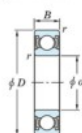

## Deep groove ball bearing single row 6924-2RU-JTEKT - 6924-2RU-JTEKT

<https://www.123bearing.co.uk/bearing-housing/deep-groove-bearing/single-row/6924-2ru-jtekt>

Boundary dimensions

Sealed

Non contact sealed

Bearing No.	Boundary dimensions(mm)				Basic load ratings(kN)		Fatigue load factor	
	d	D	B	r(max)	Cr	C0r	f0	f1
6924 2RU	120	165	22	1.1	71.6	56.9	2.5	16.4

### PRODUCT FEATURES

Brand	JTEKT
N° Ean13	4549250185014
Inside diameter	120 mm
Inside diameter	4.724" inch
Outside diameter	165 mm
Outside diameter	6.496" inch
Thickness	22 mm
Thickness	0.866" inch
Dynamic load	71.6 kN
Static load	56.9 kN
Packaging	1