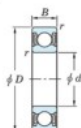

Deep groove ball bearing single row 6918-2RU-JTEKT - 6918-2RU-JTEKT

<https://www.123bearing.co.uk/bearing-housing/deep-groove-bearing/single-row/6918-2ru-jtekt>

Boundary dimensions

Sealed

Non contact sealed

Bearing No.	Boundary dimensions(mm)				Basic load ratings(kN)		Fatigue load factor	
	d	D	B	r(mm)	Cr	C0r	Cu	F0
6918 2RU	90	125	18	1.1	41	31.6	1.6	16.5

PRODUCT FEATURES

Brand	JTEKT
N° Ean13	4549250184512
Inside diameter	90 mm
Outside diameter	125 mm
Thickness	18 mm
Dynamic load	41 kN
Static load	31.6 kN
Packaging	1