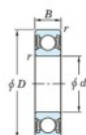

Deep groove ball bearing single row 6208-2RU-JTEKT - 6208-2RU-JTEKT

<https://www.123bearing.co.uk/bearing-housing/deep-groove-bearing/single-row/6208-2ru-jtekt>

Boundary dimensions

Sealed

Not contact sealed

Bearing No.	Boundary dimensions(mm)				Basic load ratings(kN)		Fatigue load limit(kN)		factor
	d	D	B	r(mm)	Cr	C0r	C0	C0	
6208 2RU	40	80	18	1.1	36.4	17.8	1.25	14	

PRODUCT FEATURES

Brand	JTEKT
N° Ean13	4549250158469
Inside diameter	40 mm
Outside diameter	80 mm
Thickness	18 mm
Dynamic load	36.4 kN
Static load	17.8 kN
Packaging	1