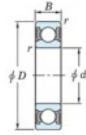

Deep groove ball bearing single row 6808-2RU-JTEKT - 6808-2RU-JTEKT

<https://www.123bearing.co.uk/bearing-housing/deep-groove-bearing/single-row/6808-2ru-jtekt>

Boundary dimensions

Sealed

Non contact sealed

Bearing No.	Boundary dimensions(mm)				Basic load ratings(kN)		Fatigue load factor	
	d	D	B	r (mm)	C ₂	C ₀₂	limit(kN)	f ₀
6808 2RU	40	52	7	0.3	6.15	4.2	0.18	16.3

PRODUCT FEATURES

Brand	JTEKT
N° Ean13	4549250179266
Inside diameter	40 mm
Outside diameter	52 mm
Thickness	7 mm
Dynamic load	6.15 kN
Static load	4.2 kN
Packaging	1