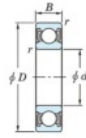

Deep groove ball bearing single row 6206-2RU-JTEKT - 6206-2RU-JTEKT

<https://www.123bearing.co.uk/bearing-housing/deep-groove-bearing/single-row/6206-2ru-jtekt>

Boundary dimensions

Sealed

With contact sealed

Bearing No.	Boundary dimensions(mm)					Basic load ratings(kN)		Fatigue load factor	
	d	D	B	r1(min)	Cr	C0Cr	limj(kN)	f0	
6206 2RU	30	62	16	1	24.3	11.3	0.8	13.9	

PRODUCT FEATURES

Brand	JTEKT
N° Ean13	4549250156533
Inside diameter	30 mm
Outside diameter	62 mm
Thickness	16 mm
Dynamic load	24.3 kN
Static load	11.3 kN
Packaging	1