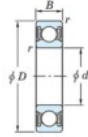

Deep groove ball bearing single row 62-28-2RU-JTEKT - 62-28-2RU-JTEKT

<https://www.123bearing.co.uk/bearing-housing/deep-groove-bearing/single-row/62-28-2ru-jtekt>

Boundary dimensions

Sealed

Non contact sealed

Bearing No.	Boundary dimensions(mm)				Basic load ratings(kN)		Fatigue load limit(kN)	factor
	d	b	B	r(mm)	C _r	C _{0r}		
62/28 2RU	28	58	16	1	22.4	9.75	0.72	13.4

PRODUCT FEATURES

Brand	JTEKT
N° Ean13	3616060620187
Inside diameter	28 mm
Outside diameter	58 mm
Thickness	16 mm
Dynamic load	22.4 kN
Static load	9.75 kN
Packaging	1