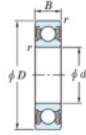

## Deep groove ball bearing single row 6204-2RU-JTEKT - 6204-2RU-JTEKT

<https://www.123bearing.co.uk/bearing-housing/deep-groove-bearing/single-row/6204-2ru-jtekt>

Boundary dimensions

Sealed

Tableau 1

Bearing No.	Boundary dimensions(mm)				Basic load ratings(kN)			Fatigue	factor
	d	D	B	r (mm)	C <sub>r</sub>	C <sub>0r</sub>	load limit(kN)		
6204 2RU	20	47	14	1	16	6.65	0.51	13.2	

## PRODUCT FEATURES

Brand	JTEKT
N° Ean13	4549250154409
Inside diameter	20 mm
Outside diameter	47 mm
Thickness	14 mm
Dynamic load	16 kN
Static load	6.65 kN
Packaging	1

[contact@123bearing.co.uk](mailto:contact@123bearing.co.uk)