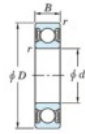

Deep groove ball bearing single row 6704-2RU-JTEKT - 6704-2RU-JTEKT

<https://www.123bearing.co.uk/bearing-housing/deep-groove-bearing/single-row/6704-2ru-jtekt>

Boundary dimensions

Sealed

Tableau 1

Bearing No.	Boundary dimensions(mm)				Basic load ratings(kN)			Fatigue load factor	
	d	D	B	r (min)	C _r	C _{0r}	f ₀	f ₁	
6704 2RU	20	27	4	0.2	1.3	0.73	0.03	16.1	

PRODUCT FEATURES

Brand	JTEKT
N° Ean13	3616060620019
Inside diameter	20 mm
Inside diameter	0.787" inch
Outside diameter	27 mm
Outside diameter	1.063" inch
Thickness	4 mm
Thickness	0.157" inch
Dynamic load	1.3 kN
Static load	0.73 kN
Packaging	1