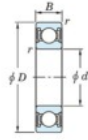

Deep groove ball bearing single row 6303-2RU-JTEKT - 6303-2RU-JTEKT

<https://www.123bearing.co.uk/bearing-housing/deep-groove-bearing/single-row/6303-2ru-jtekt>

Boundary dimensions

Sealed

Tableau 1

Bearing No.	Boundary dimensions(mm)				Basic load ratings(kN)			Fatigue load factor	
	d	D	B	r(mm)	Cr	C0r	C0	f0	
6303 2RU	17	47	14	1	17	6.65	0.55	12.4	

PRODUCT FEATURES

Brand	JTEKT
N° Ean13	4549250167034
Inside diameter	17 mm
Outside diameter	47 mm
Thickness	14 mm
Dynamic load	17 kN
Static load	6.65 kN
Packaging	1

contact@123bearing.co.uk

02038 087 274

CRT4 de Lesquin 60 Rue Du Haut De Sainghin 59273 Fretin FRANCE