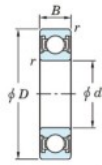

Deep groove ball bearing single row 6026-2RS-JTEKT - 6026-2RS-JTEKT

<https://www.123bearing.co.uk/bearing-housing/deep-groove-bearing/single-row/6026-2rs-jtekt>

Boundary dimensions

Sealed

Contact sealed

Bearing No.	Boundary dimensions(mm)				Basic load ratings(kN)		Fatigue load	
	d	D	B	r(max)	C _r	C _{0r}	lim _R (kN)	f ₀
6026 2RS	130	200	33	2	133	101	4.45	15.8

PRODUCT FEATURES

Brand	JTEKT
N° Ean13	4549250149566
Inside diameter	130 mm
Sealing	Seal on both sides
Outside diameter	200 mm
Thickness	33 mm
Dynamic load	133 kN
Static load	101 kN
Packaging	1

contact@123bearing.co.uk