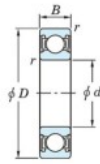

Deep groove ball bearing single row 6224-2RS-JTEKT - 6224-2RS-JTEKT

<https://www.123bearing.co.uk/bearing-housing/deep-groove-bearing/single-row/6224-2rs-jtekt>

Boundary dimensions

Sealed

Contact sealed

Bearing No.	Boundary dimensions(mm)				Basic load ratings(kN)		Fatigue load	factor
	d	D	B	r(max)	C _r	C _{0r}	lim ₁ (kN)	
6224 2RS	120	215	40	2.1	194	131	6.65	14.4

PRODUCT FEATURES

Brand	JTEKT
N° Ean13	4549250164248
Inside diameter	120 mm
Sealing	Seal on both sides
Outside diameter	215 mm
Thickness	40 mm
Dynamic load	194 kN
Static load	131 kN
Packaging	1

contact@123bearing.co.uk