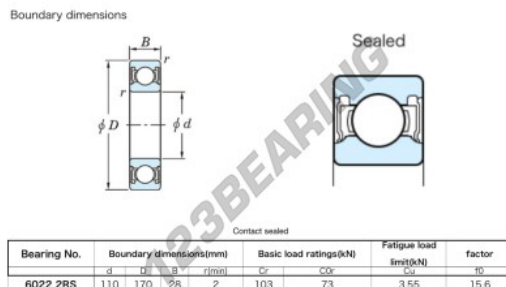

## Deep groove ball bearing single row 6022-2RS-JTEKT - 6022-2RS-JTEKT

<https://www.123bearing.co.uk/bearing-housing/deep-groove-bearing/single-row/6022-2rs-jtekt>

### PRODUCT FEATURES

Brand	JTEKT
N° Ean13	3616060618177
Inside diameter	110 mm
Inside diameter	4.331" inch
Sealing	Seal on both sides
Outside diameter	170 mm
Outside diameter	6.693" inch
Thickness	28 mm
Thickness	1.102" inch
Dynamic load	103 kN
Static load	73 kN
Packaging	1