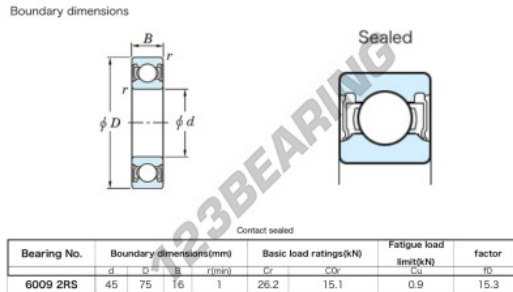

Deep groove ball bearing single row 6009-2RS-JTEKT - 6009-2RS-JTEKT

<https://www.123bearing.co.uk/bearing-housing/deep-groove-bearing/single-row/6009-2rs-jtekt>

PRODUCT FEATURES

Brand	JTEKT
N° Ean13	3616060617712
Inside diameter	45 mm
Sealing	Seal on both sides
Outside diameter	75 mm
Thickness	16 mm
Dynamic load	26.2 kN
Static load	15.1 kN
Packaging	1