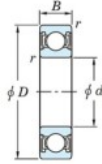

Deep groove ball bearing single row 6704-2RS-JTEKT - 6704-2RS-JTEKT

<https://www.123bearing.co.uk/bearing-housing/deep-groove-bearing/single-row/6704-2rs-jtekt>

Boundary dimensions

Sealed

Contact sealed

Bearing No.	Boundary dimensions(mm)				Basic load ratings(kN)		Fatigue load factor	
	d	D	B	r(max)	C _r	C _{0r}	lim _{stat} (kN)	f ₀
6704 2RS	20	27	4	0.2	1.3	0.73	0.03	16.1

PRODUCT FEATURES

Brand	JTEKT
N° Ean13	3616060617460
Inside diameter	20 mm
Inside diameter	0.787" inch
Sealing	Seal on both sides
Outside diameter	27 mm
Outside diameter	1.063" inch
Thickness	4 mm
Thickness	0.157" inch
Dynamic load	1.3 kN
Static load	0.73 kN
Packaging	1