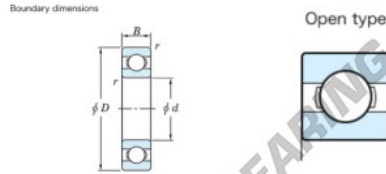

## Deep groove ball bearing single row 68-1060-JTEKT - 68-1060-JTEKT

<https://www.123bearing.co.uk/bearing-housing/deep-groove-bearing/single-row/68-1060-jtekt>

Deep groove ball bearing - Single row - Open type

	Boundary dimensions (mm)				Basic load ratings (kN)		Fatigue load limit (kN)	factor	Limiting speeds (min <sup>-1</sup> )
	d	D	B	r (min)	Cr	Cor	F0	F0	Grease lub.
<b>68/1060</b>	1060	1280	100	6	998	2100	31.7	15.9	150

### PRODUCT FEATURES

Brand	JTEKT
N° Ean13	3616060617163
Inside diameter	1060 mm
Outside diameter	1280 mm
Thickness	100 mm
Limiting speed	150 rpm
Dynamic load	998 kN
Static load	2100 kN
Packaging	1

[contact@123bearing.co.uk](mailto:contact@123bearing.co.uk)