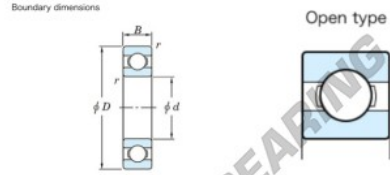

Deep groove ball bearing single row 69-500-JTEKT - 69-500-JTEKT

<https://www.123bearing.co.uk/bearing-housing/deep-groove-bearing/single-row/69-500-jtekt>

Deep groove ball bearing - Single row - Open type

	Boundary dimensions (mm)					Basic load ratings (kN)		Fatigue load limit (kN)	factor	Limiting speeds (min-1)
	d	D	B	r (min)	Cr	CO _r	F ₀	F ₀	Grease lub.	
69/500	500	670	78	5	556	807	22.2	16.5	610	

PRODUCT FEATURES

Brand	JTEKT
N° Ean13	3616060616777
Inside diameter	500 mm
Outside diameter	670 mm
Thickness	78 mm
Limiting speed	610 rpm
Dynamic load	556 kN
Static load	807 kN
Packaging	1

contact@123bearing.co.uk

02038 087 274