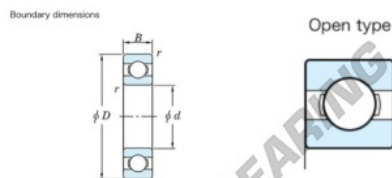

Deep groove ball bearing single row 6988-JTEKT - 6988-JTEKT

<https://www.123bearing.co.uk/bearing-housing/deep-groove-bearing/single-row/6988-jtekt>

Deep groove ball bearing - Single row - Open type

| 6988 | Boundary dimensions (mm) | | | | Basic load ratings (kN) | | Fatigue load limit (kN) | | factor | Limiting speeds (min-1) |
|------|--------------------------|-----|----|---------|-------------------------|-----|-------------------------|------|-------------|-------------------------|
| | d | D | B | r (min) | Cr | C0r | F0 | F0 | Grease lub. | |
| | 440 | 600 | 74 | 4 | 529 | 676 | 21.4 | 16.4 | 740 | |

PRODUCT FEATURES

| | |
|------------------|---------------|
| Brand | JTEKT |
| N° Ean13 | 3616060616654 |
| Inside diameter | 440 mm |
| Outside diameter | 600 mm |
| Thickness | 74 mm |
| Limiting speed | 740 rpm |
| Dynamic load | 529 kN |
| Static load | 676 kN |
| Packaging | 1 |