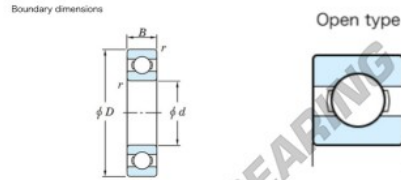

## Deep groove ball bearing single row 16084-JTEKT - 16084-JTEKT

<https://www.123bearing.co.uk/bearing-housing/deep-groove-bearing/single-row/16084-jtekt>

Deep groove ball bearing - Single row - Open type

	Boundary dimensions (mm)				Basic load ratings (kN)		Fatigue load limit (kN)	factor	Limiting speeds (min-1)
	d	D	B	r (min)	Cr	COr	F0	F0	Grease lub.
<b>16084</b>	420	620	63	5	459	617	18	16.4	740

## PRODUCT FEATURES

Brand	JTEKT
N° Ean13	3616060616623
Inside diameter	420 mm
Inside diameter	16.535" inch
Outside diameter	620 mm
Outside diameter	24.409" inch
Thickness	63 mm
Thickness	2.48" inch
Limiting speed	740 rpm
Dynamic load	459 kN
Static load	617 kN
Packaging	1