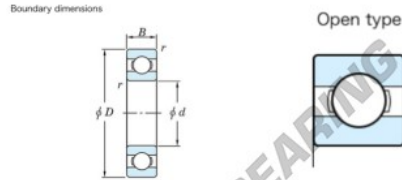

## Deep groove ball bearing single row 16060-JTEKT - 16060-JTEKT

<https://www.123bearing.co.uk/bearing-housing/deep-groove-bearing/single-row/16060-jtekt>

Deep groove ball bearing - Single row - Open type

	Boundary dimensions (mm)				Basic load ratings (kN)		Fatigue load limit (kN)		Limiting speeds (min-1)	
	d	D	B	r (min)	Cr	C0r	F0	F0	Grease lub.	
<b>16060</b>	300	460	50	4	355	405	14	16.4	1100	

## PRODUCT FEATURES

Brand	JTEKT
N° Ean13	3616060616296
Inside diameter	300 mm
Outside diameter	460 mm
Thickness	50 mm
Limiting speed	1100 rpm
Dynamic load	355 kN
Static load	405 kN
Packaging	1

[contact@123bearing.co.uk](mailto:contact@123bearing.co.uk)