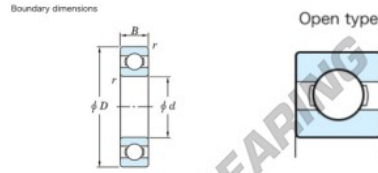

Deep groove ball bearing single row 6056-JTEKT - 6056-JTEKT

<https://www.123bearing.co.uk/bearing-housing/deep-groove-bearing/single-row/6056-jtekt>

Deep groove ball bearing - Single row - Open type

6056	Boundary dimensions (mm)				Basic load ratings (kN)		Fatigue load limit (kN)	factor	Limiting speeds (min-1)
	d	D	B	r (min)	Cr	CDr	F0	F0	Grease lub.
	280	420	65	4	377	408	15.5	16	1300

PRODUCT FEATURES

Brand	JTEKT
N° Ean13	3616060616241
Inside diameter	280 mm
Inside diameter	11.024" inch
Outside diameter	420 mm
Outside diameter	16.535" inch
Thickness	65 mm
Thickness	2.559" inch
Limiting speed	1300 rpm
Dynamic load	377 kN
Static load	408 kN
Packaging	1