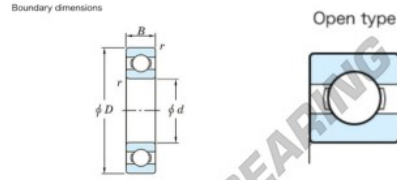

Deep groove ball bearing single row 16048-JTEKT - 16048-JTEKT

<https://www.123bearing.co.uk/bearing-housing/deep-groove-bearing/single-row/16048-jtekt>

Deep groove ball bearing - Single row - Open type

	Boundary dimensions (mm)				Basic load ratings (kN)		Fatigue load limit (kN)	factor	Limiting speeds (min-1)
	d	D	B	r (min)	Cr	CDr	F0	F0	Grease lub.
16048	240	360	37	2.1	230	228	6.75	16.5	1600

PRODUCT FEATURES

Brand	JTEKT
N° Ean13	3616060616111
Inside diameter	240 mm
Outside diameter	360 mm
Thickness	37 mm
Limiting speed	1600 rpm
Dynamic load	230 kN
Static load	228 kN
Packaging	1

contact@123bearing.co.uk