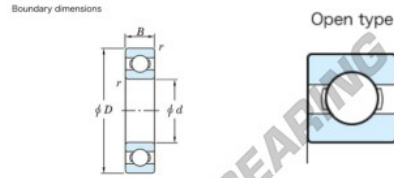

Deep groove ball bearing single row 6036-JTEKT - 6036-JTEKT

<https://www.123bearing.co.uk/bearing-housing/deep-groove-bearing/single-row/6036-jtekt>

Deep groove ball bearing - Single row - Open type

	Boundary dimensions (mm)				Basic load ratings (kN)		Fatigue load limit (kN)		factor	Limiting speeds (min ⁻¹)
	d	D	B	r (mm)	Cr	CDr	F0	F0		Grease lub.
6036	180	280	46	2.1	227	194	7.15	15.8		2200

PRODUCT FEATURES

Brand	JTEKT
N° Ean13	4549250229022
Inside diameter	180 mm
Outside diameter	280 mm
Thickness	46 mm
Limiting speed	2200 rpm
Dynamic load	227 kN
Static load	194 kN
Packaging	1

contact@123bearing.co.uk