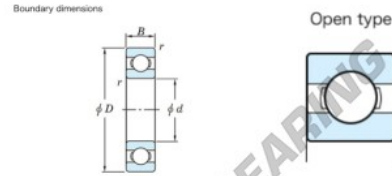

Deep groove ball bearing single row 6032-JTEKT - 6032-JTEKT

<https://www.123bearing.co.uk/bearing-housing/deep-groove-bearing/single-row/6032-jtekt>

Deep groove ball bearing - Single row - Open type

	Boundary dimensions (mm)				Basic load ratings (kN)		Fatigue load limit (kN)	factor	Limiting speeds (min-1)
	d	D	B	r (min)	Cr	Cor	FD	FD	Grease lub.
6032	160	240	38	2.1	171	135	5.3	15.9	2600

PRODUCT FEATURES

Brand	JTEKT
N° Ean13	3616060615763
Inside diameter	160 mm
Outside diameter	240 mm
Thickness	38 mm
Limiting speed	2600 rpm
Dynamic load	171 kN
Static load	135 kN
Packaging	1

contact@123bearing.co.uk