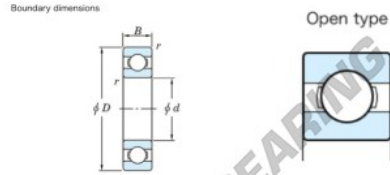

Deep groove ball bearing single row 6826-JTEKT - 6826-JTEKT

<https://www.123bearing.co.uk/bearing-housing/deep-groove-bearing/single-row/6826-jtekt>

Deep groove ball bearing - Single row - Open type

	Boundary dimensions (mm)				Basic load ratings (kN)		Fatigue load limit (kN)	factor	Limiting speeds (min-1)
	d	D	B	r (mm)	Cr	C0r	F0	F0	Grease Lub.
6826	130	165	18	1.1	46.1	41.2	1.75	16.1	3600

PRODUCT FEATURES

Brand	JTEKT
N° Ean13	4549250180620
Inside diameter	130 mm
Outside diameter	165 mm
Thickness	18 mm
Limiting speed	3600 rpm
Dynamic load	46 kN
Static load	41 kN
Packaging	-

contact@123bearing.co.uk