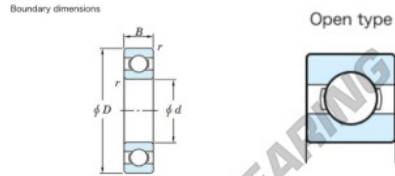

## Deep groove ball bearing single row 6921-JTEKT - 6921-JTEKT

<https://www.123bearing.co.uk/bearing-housing/deep-groove-bearing/single-row/6921-jtekt>

Deep groove ball bearing - Single row - Open type

	Boundary dimensions (mm)					Basic load ratings (kN)		Fatigue load limit (kN)		factor	Limiting speeds (min <sup>-1</sup> )
	d	D	B	r (min)	r1	Cr	C0r	F0	F0		Grease lub.
6921	105	145	20	1.1		53	42.1	1.95	16.4		4300

### PRODUCT FEATURES

Brand	JTEKT
N° Ean13	3616060615381
Inside diameter	105 mm
Outside diameter	145 mm
Thickness	20 mm
Limiting speed	4300 rpm
Dynamic load	53 kN
Static load	42.1 kN
Packaging	1

[contact@123bearing.co.uk](mailto:contact@123bearing.co.uk)