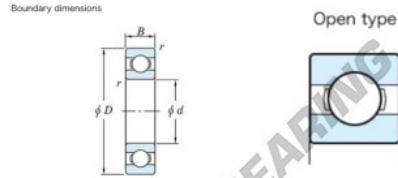

Deep groove ball bearing single row 6011-JTEKT - 6011-JTEKT

<https://www.123bearing.co.uk/bearing-housing/deep-groove-bearing/single-row/6011-jtekt>

Deep groove ball bearing - Single row - Open type

	Boundary dimensions (mm)					Basic load ratings (kN)		Fatigue load limit (kN)	factor	Limiting speeds (min-1)
	d	D	B	r (mm)	Cr	Cor	F0	F0	Grease lub.	
6011	55	90	18	1.1	35.3	21.2	1.25	15.3	7600	

PRODUCT FEATURES

Brand	JTEKT
N° Ean13	4549250145872
Inside diameter	55 mm
Outside diameter	90 mm
Thickness	18 mm
Limiting speed	7600 rpm
Dynamic load	35.3 kN
Static load	21.2 kN
Packaging	1

contact@123bearing.co.uk