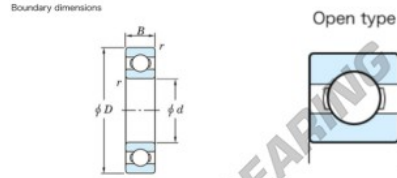

Deep groove ball bearing single row 6907-JTEKT - 6907-JTEKT

<https://www.123bearing.co.uk/bearing-housing/deep-groove-bearing/single-row/6907-jtekt>

Deep groove ball bearing - Single row - Open type

	Boundary dimensions (mm)				Basic load ratings (kN)		Fatigue load limit (kN)	factor	Limiting speeds (min-1)
	d	D	B	r (min)	Cr	CDr	F0	F0	Grease lub.
6907	35	55	10	0.6	13.6	7.75	0.44	15.7	12000

PRODUCT FEATURES

Brand	JTEKT
N° Ean13	4549250182846
Inside diameter	35 mm
Inside diameter	1.378" inch
Outside diameter	55 mm
Outside diameter	2.165" inch
Thickness	10 mm
Thickness	0.394" inch
Limiting speed	12000 rpm
Dynamic load	13.6 kN
Static load	7.75 kN
Packaging	1