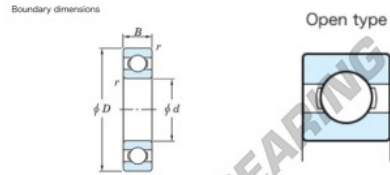

Deep groove ball bearing single row 6205R-JTEKT - 6205R-JTEKT

<https://www.123bearing.co.uk/bearing-housing/deep-groove-bearing/single-row/6205r-jtekt>

Deep groove ball bearing - Single row - Open type

	Boundary dimensions (mm)				Basic load ratings (kN)		Fatigue load limit (kN)		factor		Limiting speeds (min-1)
	d	D	B	r (mm)	Cr	C0r	F0	F0			Grease lub.
6205R	25	52	15	1	22.1	9.3	0.74	12.8			13000

PRODUCT FEATURES

Brand	JTEKT
N° Ean13	4549250154744
Inside diameter	25 mm
Outside diameter	52 mm
Thickness	15 mm
Limiting speed	13000 rpm
Weight	131 g
Dynamic load	22.1 kN
Static load	9.3 kN
Packaging	1