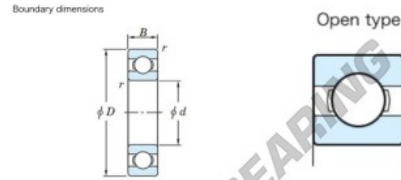

## Deep groove ball bearing single row 6701-JTEKT - 6701-JTEKT

<https://www.123bearing.co.uk/bearing-housing/deep-groove-bearing/single-row/6701-jtekt>

Deep groove ball bearing - Single row - Open type

	Boundary dimensions (mm)					Basic load ratings (kN)		Fatigue load limit (kN)		factor		Limiting speeds (min <sup>-1</sup> )
	d	D	B	r (min)	Cr	CDr	F0	F0	F0	F0	Grease lub.	
6701	12	18	4	0.2	1.15	0.53	23	16.2	34000			

## PRODUCT FEATURES

Brand	JTEKT
N° Ean13	3616060613950
Inside diameter	12 mm
Outside diameter	18 mm
Thickness	4 mm
Limiting speed	34000 rpm
Dynamic load	1.15 kN
Static load	0.53 kN
Packaging	1

[contact@123bearing.co.uk](mailto:contact@123bearing.co.uk)