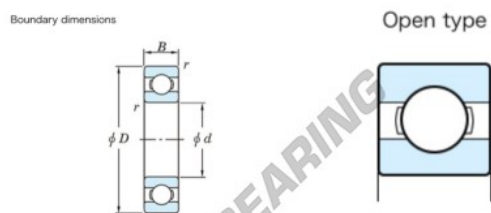

Deep groove ball bearing single row 6700-JTEKT - 6700-JTEKT

<https://www.123bearing.co.uk/bearing-housing/deep-groove-bearing/single-row/6700-jtekt>

Deep groove ball bearing - Single row - Open type

6700	Boundary dimensions (mm)				Basic load ratings (kN)		Fatigue load limit (kN)	factor	Limiting speeds (min-1)
	d	D	B	r (min)	Cr	C0r	F0	F0	Grease lub.
	10	15	3	0,1	15	0,43	0,02	15,7	39000

PRODUCT FEATURES

Brand	JTEKT
N° Ean13	3616060613905
Inside diameter	10 mm
Outside diameter	15 mm
Thickness	3 mm
Limiting speed	39000 rpm
Dynamic load	15 kN
Static load	0.43 kN
Packaging	1

contact@123bearing.co.uk