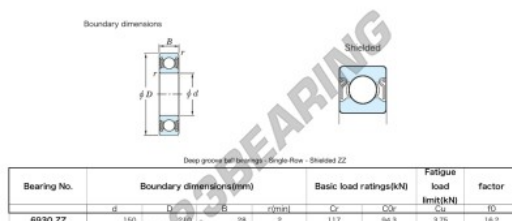

Deep groove ball bearing single row 6930-ZZ-JTEKT - 6930-ZZ-JTEKT

<https://www.123bearing.co.uk/bearing-housing/deep-groove-bearing/single-row/6930-zz-jtekt>

PRODUCT FEATURES

Brand	JTEKT
N° Ean13	3616060613745
Inside diameter	150 mm
Sealing	Shield on both sides
Outside diameter	210 mm
Thickness	28 mm
Dynamic load	117 kN
Static load	94.3 kN
Packaging	1