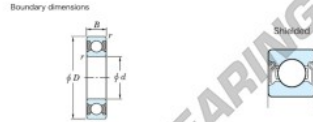

Deep groove ball bearing single row 6221-ZZX-JTEKT - 6221-ZZX-JTEKT

<https://www.123bearing.co.uk/bearing-housing/deep-groove-bearing/single-row/6221-zzx-jtekt>

Deep groove ball bearing - Single Row - Shield ZZ

Bearing No.	Boundary dimensions(mm)				Basic load ratings(kN)		Fatigue load factor	
	d	D	B	r (mm)	C _r	C _{0r}	f ₀	f ₁
6221 ZZ	105	190	36	2.1	166	105	5.7	14.4

PRODUCT FEATURES

Brand	JTEKT
N° Ean13	3616060613523
Inside diameter	105 mm
Outside diameter	190 mm
Thickness	36 mm
Dynamic load	166 kN
Static load	105 kN
Packaging	1