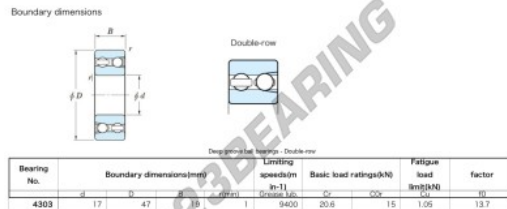

Deep groove ball bearing double row 4303-JTEKT - 4303-JTEKT

<https://www.123bearing.co.uk/bearing-housing/deep-groove-bearing/double-row/4303-jtekt>

PRODUCT FEATURES

Brand	JTEKT
N° Ean13	3616060612083
Inside diameter	17 mm
Inside diameter	0.669" inch
Outside diameter	47 mm
Outside diameter	1.85" inch
Thickness	19 mm
Thickness	0.748" inch
Limiting speed	9400 rpm
Dynamic load	20.6 kN
Static load	15 kN
Packaging	1