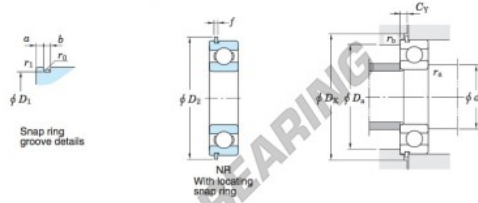

Deep groove ball bearing single row 6026-NR-JTEKT - 6026-NR-JTEKT

<https://www.123bearing.co.uk/bearing-housing/deep-groove-bearing/single-row/6026-nr-jtekt>

Single-row deep groove ball bearings ——— Koyo snap ring groove type locating snap ring type

Boundary dimensions (mm)				Basic load ratings (kN)			Factor		Limiting speeds (min ⁻¹)		Bearing No.		
d	D	B	r	C	C _{10r}	f _s	Grease lub.	Oil lub.	With snap ring groove	With locating snap ring	D ₁ max.		
130	200	33	2	106	101	15.8	3 200	3 800			193.65	6026NR	

Dimensions of snap ring groove (mm)			Dimensions of locating snap ring (mm)		Mounting dimensions (mm)							(Refer.) Mass (kg)	(Refer.) Bearing No.
a	b	r ₀	D ₂	f	d _{4a}	D _{4a}	D _{4c}	C _γ	r _{4a}	r _{4b}	r _{4c}	3.16	6026N
max.	±0.15	max.	max.	±0.05	min.	max.	min.	max.	max.	max.	max.		
5.69	3.65	0.6	212.9	3.05	139	191	215	8.44	2	0.5			

PRODUCT FEATURES

Brand	JTEKT
N° Ean13	4549250149504
Inside diameter	130 mm
Outside diameter	212.9 mm
Thickness	33 mm
Weight	3160 g
Packaging	1

contact@123bearing.co.uk

02038 087 274

CRT4 de Lesquin 60 Rue Du Haut De Sainghin 59273 Fretin FRANCE