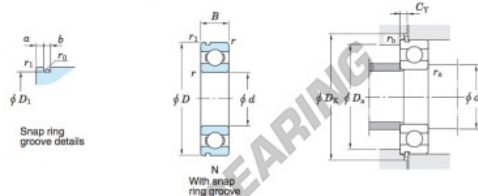

Deep groove ball bearing single row 6222-N-JTEKT - 6222-N-JTEKT

<https://www.123bearing.co.uk/bearing-housing/deep-groove-bearing/single-row/6222-n-jtekt>

Single-row deep groove ball bearings ————— Koyo snap ring groove type locating snap ring type

Boundary dimensions (mm)				Basic load ratings (kN)			Factor		Limiting speeds (min ⁻¹)		Bearing No.		D ₁ max.
d	D	B	r	C ₁₀	C ₉₀	f _s	Grease lub.	Oil lub.	With snap ring groove	With locating snap ring	6222N		
110	200	38	2.1	0.5	144	117	14.4	3 100	3 700			193.65	

Dimensions of snap ring groove (mm)			Dimensions of locating snap ring (mm)		Mounting dimensions (mm)							(Refer.) Mass (kg)	(Refer.) Bearing No.
a	b	r ₀	D ₂	f	d ₂	D ₃	D ₄	D ₅	C _r	r _a	r _b	r _c	6222N
max.	±0.15	max.	max.	±0.05	min.	max.	min.	max.	max.	max.	max.	max.	4.36
5.69	3.65	0.6	212.9	3.05	121	189	215	8.44	2	0.5			

PRODUCT FEATURES

Brand	JTEKT
N° Ean13	3663952485799
Inside diameter	110 mm
Inside diameter	4.331" inch
Outside diameter	200 mm
Outside diameter	7.874" inch
Thickness	38 mm
Thickness	1.496" inch
Weight	4360 g
Packaging	1