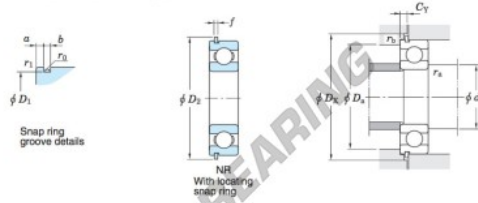

Deep groove ball bearing single row 6019-NR-JTEKT - 6019-NR-JTEKT

<https://www.123bearing.co.uk/bearing-housing/deep-groove-bearing/single-row/6019-nr-jtekt>

Single-row deep groove ball bearings ————— Koyo snap ring groove type locating snap ring type

Boundary dimensions (mm)				Basic load ratings (kN)			Factor		Limiting speeds (min ⁻¹)		Bearing No.		D ₁ max.
d	D	B	r ₁	C ₁₀	C ₉₀	f ₀	Grease lub.	Oil lub.	With snap ring groove	With locating snap ring	6019NR		
95	145	24	1.5	60.4	53.9	15.8	4 400	5 200			6019NR	140.23	

Dimensions of snap ring groove (mm)			Dimensions of locating snap ring (mm)		Mounting dimensions (mm)							(Refer.) Mass (kg)	(Refer.) Bearing No.
a	b	r ₀	D ₂	f	d ₄	D ₄	D ₂	C _γ	r ₄	r ₅	Mass	Bearing No.	
3.71	3.25	0.6	154.7	2.77	103	137	157	6.17	1.5	0.5	1.21	6019N	

PRODUCT FEATURES

Brand	JTEKT
N° Ean13	4549250148484
Inside diameter	95 mm
Outside diameter	154.7 mm
Thickness	24 mm
Weight	1210 g
Packaging	1

contact@123bearing.co.uk

02038 087 274

CRT4 de Lesquin 60 Rue Du Haut De Sainghin 59273 Fretin FRANCE