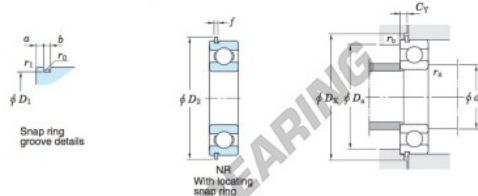

Deep groove ball bearing single row 6316-NR-JTEKT - 6316-NR-JTEKT

<https://www.123bearing.co.uk/bearing-housing/deep-groove-bearing/single-row/6316-nr-jtekt>

Single-row deep groove ball bearings Koyo snap ring groove type locating snap ring type

Boundary dimensions (mm)				Basic load ratings (kN)			Factor		Limiting speeds (min ⁻¹)		Bearing No.		
d	D	B	r ₁	C ₁₀	C ₉₀	f ₀	Grease lub.	Oil lub.	With snap ring groove	With locating snap ring	D ₁ max.		
80	170	39	2.1	123	86.7	13.3	3 900	4 700				6316NR	163.65

Dimensions of snap ring groove (mm)			Dimensions of locating snap ring (mm)		Mounting dimensions (mm)							(Refer.) Mass (kg)	(Refer.) Bearing No.	
a	b	r ₀	D ₂	f	d ₄	D ₄	D ₂	C _γ	r ₄	r ₅				
max.	±0.15	max.	max.	±0.05	min.	max.	min.	max.	max.	max.			3.59	6316N
5.69	3.65	0.6	182.9	3.05	91	159	185	8.44	2	0.5				

PRODUCT FEATURES

Brand	JTEKT
N° Ean13	4549250174926
Inside diameter	80 mm
Inside diameter	3.15" inch
Outside diameter	182.9 mm
Outside diameter	7.201" inch
Thickness	39 mm
Thickness	1.535" inch
Weight	3590 g
Packaging	1