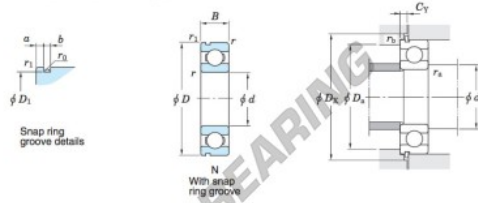

Deep groove ball bearing single row 6216-N-JTEKT - 6216-N-JTEKT

<https://www.123bearing.co.uk/bearing-housing/deep-groove-bearing/single-row/6216-n-jtekt>

Single-row deep groove ball bearings — Koyo snap ring groove type locating snap ring type

Boundary dimensions (mm)				Basic load ratings (kN)			Factor		Limiting speeds (min ⁻¹)		Bearing No.		D ₁ max.
d	D	B	r	C ₁₀	C ₉₀	f ₀	Grease lub.	Oil lub.	With snap ring groove	With locating snap ring	D ₁		
80	140	26	2	0.5	72.7	53.0	14.6	4 500	5 400	6216N		135.23	

Dimensions of snap ring groove (mm)			Dimensions of locating snap ring (mm)		Mounting dimensions (mm)						(Refer.) Mass (kg)	(Refer.) Bearing No.
a	b	r ₀	D ₂	f	d ₄	D ₄	D ₂	C _γ	r ₄	r ₅	(Refer.)	(Refer.)
4.9	3.25	0.6	149.7	2.77	89	131	152	7.37	2	0.5	1.40	6216N