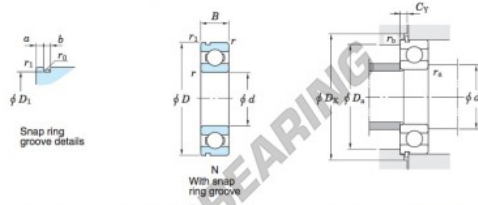

Deep groove ball bearing single row 6012-N-JTEKT - 6012-N-JTEKT

<https://www.123bearing.co.uk/bearing-housing/deep-groove-bearing/single-row/6012-n-jtekt>

Single-row deep groove ball bearings ——— Koyo snap ring groove type locating snap ring type

Boundary dimensions (mm)					Basic load ratings (kN)			Factor		Limiting speeds (min ⁻¹)		Bearing No.		
d	D	B	r	r1	C0	C10r	f0		Grease lub.	Oil lub.	With snap ring groove	With locating snap ring	D1 max.	
60	95	18	1.1	0.5	29.4	23.2	15.6		7 100	8 400	6012N		91.82	

Dimensions of snap ring groove (mm)			Dimensions of locating snap ring (mm)		Mounting dimensions (mm)							(Refer.) Mass (kg)	(Refer.) Bearing No.
a	b	r0	D2	f	d4	D4	Dx	C1	r4	r5			
max.	±0.15	max.	max.	±0.05	min.	max.	min.	max.	max.	max.			
2.87	2.85	0.6	101.6	2.41	66.5	88.5	103	5.03	1	0.5	0.415	6012N	