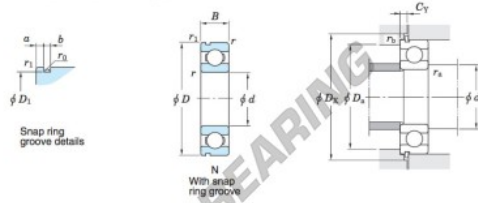

Deep groove ball bearing single row 6211-N-JTEKT - 6211-N-JTEKT

<https://www.123bearing.co.uk/bearing-housing/deep-groove-bearing/single-row/6211-n-jtekt>

Single-row deep groove ball bearings — Koyo snap ring groove type locating snap ring type

Boundary dimensions (mm)			Basic load ratings (kN)			Factor		Limiting speeds (min ⁻¹)		Bearing No.		D ₁ max.
d	D	B	r	r ₁	C ₁₀	C ₉₀	f _s	Grease lub.	Oil lub.	With snap ring groove	With locating snap ring	
55	100	21	1.5	0.5	43.4	29.4	14.4	6 300	7 600	6211N		96.8

Dimensions of snap ring groove (mm)			Dimensions of locating snap ring (mm)		Mounting dimensions (mm)						(Refer.) Mass (kg)	(Refer.) Bearing No.
a	b	r ₀	D ₂	f	d ₄	D ₄	D ₅	C ₁	r ₄	r ₅		
max.	±0.15	max.	max.	±0.05	max.	max.	min.	max.	max.	max.	0.607	6211N
3.28	2.85	0.6	106.5	2.41	63	92	108	5.43	1.5	0.5		