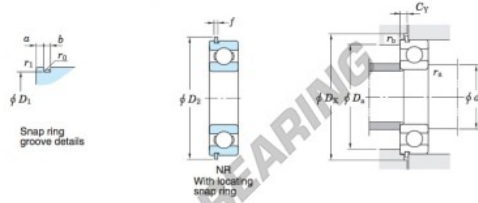

Deep groove ball bearing single row 6008-NR-JTEKT - 6008-NR-JTEKT

<https://www.123bearing.co.uk/bearing-housing/deep-groove-bearing/single-row/6008-nr-jtekt>

Single-row deep groove ball bearings ————— Koyo snap ring groove type locating snap ring type

Boundary dimensions (mm)				Basic load ratings (kN)			Factor		Limiting speeds (min ⁻¹)		Bearing No.		D ₁ max.
d	D	B	r	C	C _{10r}	f _s	Grease lub.	Oil lub.	With snap ring groove	With locating snap ring	6008NR		
40	68	15	1	0.5	16.7	11.5	15.2	10 000	12 000			64.82	

Dimensions of snap ring groove (mm)			Dimensions of locating snap ring (mm)		Mounting dimensions (mm)						(Refer.) Mass (kg)	(Refer.) Bearing No.	
a	b	r ₀	D ₂	f	d _a	D _a	D ₂	C _r	r _a	r _b	r _c	0.192	6008N
2.49	2.05	0.6	74.6	1.65	45	63	76	3.89	1	0.5			