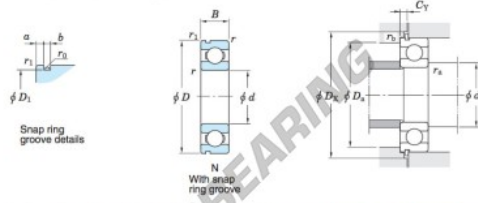

Deep groove ball bearing single row 6008-N-JTEKT - 6008-N-JTEKT

<https://www.123bearing.co.uk/bearing-housing/deep-groove-bearing/single-row/6008-n-jtekt>

Single-row deep groove ball bearings — Koyo snap ring groove type locating snap ring type

Boundary dimensions (mm)				Basic load ratings (kN)			Factor		Limiting speeds (min ⁻¹)		Bearing No.		D ₁ max.
d	D	B	r	C ₁₀	C ₉₀	f _s	Grease lub.	Oil lub.	With snap ring groove	With locating snap ring	6008N		
40	68	15	1	0.5	16.7	11.5	15.2	10 000	12 000			64.82	

Dimensions of snap ring groove (mm)			Dimensions of locating snap ring (mm)		Mounting dimensions (mm)							(Refer.) Mass (kg)	(Refer.) Bearing No.
a	b	r ₀	D ₂	f	d _a	D _a	D ₂	C _γ	r _a	r _b	r ₀	Mass	Bearing No.
2.49	2.05	0.6	74.6	1.65	45	63	76	3.89	1	0.5	0.192	6008N	