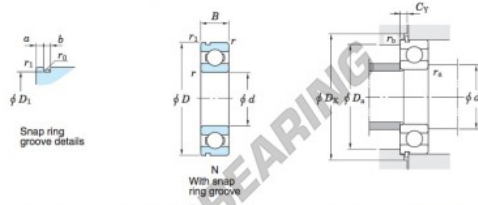

Deep groove ball bearing single row 6007-N-JTEKT - 6007-N-JTEKT

<https://www.123bearing.co.uk/bearing-housing/deep-groove-bearing/single-row/6007-n-jtekt>

Single-row deep groove ball bearings ————— Koyo snap ring groove type locating snap ring type

Boundary dimensions (mm)				Basic load ratings (kN)			Factor		Limiting speeds (min ⁻¹)		Bearing No.		D ₁ max.
d	D	B	r	C ₁₀	C ₉₀	f ₀	Grease lub.	Oil lub.	With snap ring groove	With locating snap ring	6007N		
35	62	14	1	0.5	15.9	10.3	14.9	11 000	13 000			59.61	

Dimensions of snap ring groove (mm)			Dimensions of locating snap ring (mm)		Mounting dimensions (mm)						(Refer.) Mass (kg)	(Refer.) Bearing No.
a	b	r ₀	D ₂	f	d _a	D _a	D _x	C _r	r _a	r _b		6007N
max.	±0.15	max.	max.	±0.05	min.	max.	min.	max.	max.	max.	0.155	
2.08	2.05	0.6	67.7	1.65	40	58	68.5	3.48	1	0.5		