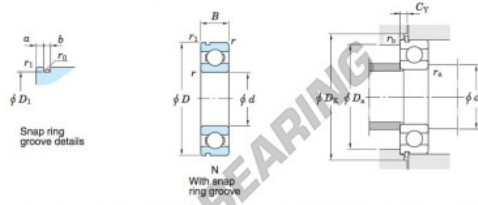

Deep groove ball bearing single row 63-28-N-JTEKT - 63-28-N-JTEKT

<https://www.123bearing.co.uk/bearing-housing/deep-groove-bearing/single-row/63-28-n-jtekt>

Single-row deep groove ball bearings — Koyo snap ring groove type locating snap ring type

Boundary dimensions (mm)					Basic load ratings (kN)			Factor		Limiting speeds (min ⁻¹)		Bearing No.		
d	D	B	r	r ₁	C ₁₀	C ₉₀	f ₀	Grease lub.	Oil lub.	With snap ring groove	With locating snap ring	D ₁ max.		
28	68	18	1.1	0.5	23.5	13.1	13.3	10 000	12 000	63/28N		64.82		

Dimensions of snap ring groove (mm)			Dimensions of locating snap ring (mm)		Mounting dimensions (mm)							(Refer.) Mass (kg)	(Refer.) Bearing No.		
a	b	r ₀	D ₂	f	d ₄	D ₄	D ₂	C _Y	r _a	r _b	max.	max.	max.	max.	max.
3.28	2.05	0.6	74.6	1.65	34.5	61.5	76	4.67	1	0.5	0.328	63/28N			