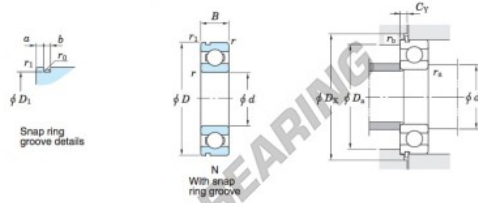

Deep groove ball bearing single row 62-22-N-JTEKT - 62-22-N-JTEKT

<https://www.123bearing.co.uk/bearing-housing/deep-groove-bearing/single-row/62-22-n-jtekt>

Single-row deep groove ball bearings ——— Koyo snap ring groove type locating snap ring type

Boundary dimensions (mm)				Basic load ratings (kN)			Factor		Limiting speeds (min ⁻¹)		Bearing No.		
d	D	B	r	C ₁₀	C ₉₀	f _s	Grease lub.	Oil lub.	With snap ring groove	With locating snap ring	D ₁ max.		
22	50	14	1	0.5	12.8	6.85	13.2	15 000	17 000	62/22N		47.6	

Dimensions of snap ring groove (mm)			Dimensions of locating snap ring (mm)		Mounting dimensions (mm)							(Refer.) Mass (kg)	(Refer.) Bearing No.
a	b	r ₀	D ₂	f	d _{2a}	D _{2a}	D _{2c}	C _γ	r _{2a}	r _{2c}	Mass	Bearing No.	
max.	±0.15	max.	max.	±0.05	min.	max.	min.	max.	max.	max.	0.118	62/22N	
2.46	1.5	0.4	55.7	1.07	27	45	56.5	3.33	1	0.5			